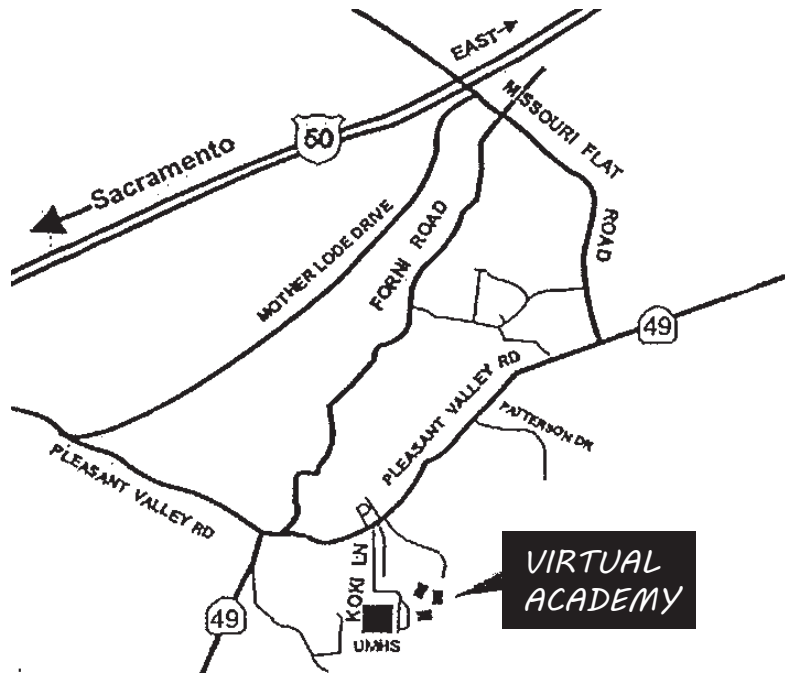

DIRECTIONS

Take Missouri Flat Rd. Exit

Go SOUTH about 1.9 miles towards Pleasant Valley Rd. intersection.

Turn RIGHT onto Pleasant Valley Rd. and continue about 1.2 miles

Turn LEFT at Koki Lane and continue straight until you get to the Union Mine High School parking lot.

Turn LEFT and continue past the Union Mine High School parking lot to the entrance of Virtual Academy.

Union Mine High School
Virtual Academy
6540 Koki Lane El Dorado, CA. 95623

530-344-8939
(press #1 for appointments)